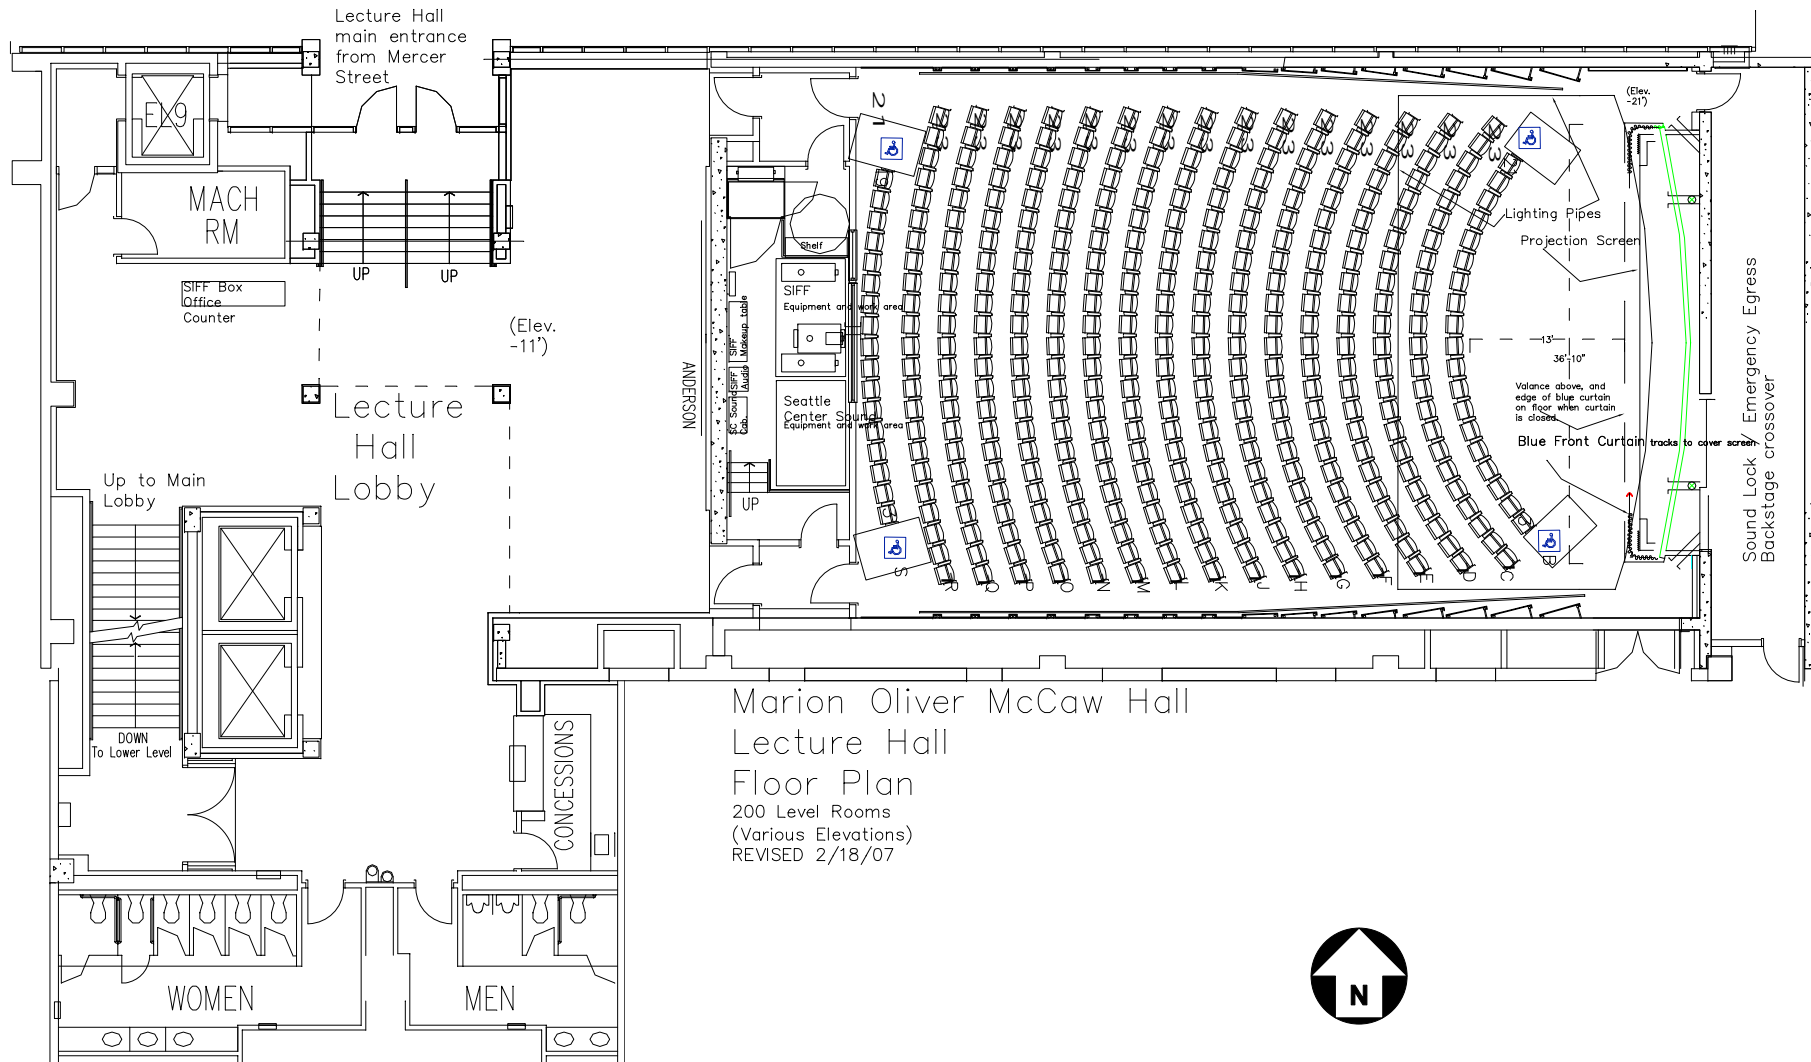

- FEATURES:**
- * 381 Fixed Raked Seats
 - * Discreet, separate entrance
 - * Sound System
 - * AV Projector
 - * Projection Screen
- The Lecture Hall Lobby is available for registration and display tables.

Marion Oliver McCaw Hall
 Lecture Hall
 Floor Plan
 200 Level Rooms
 (Various Elevations)
 REVISED 2/18/07